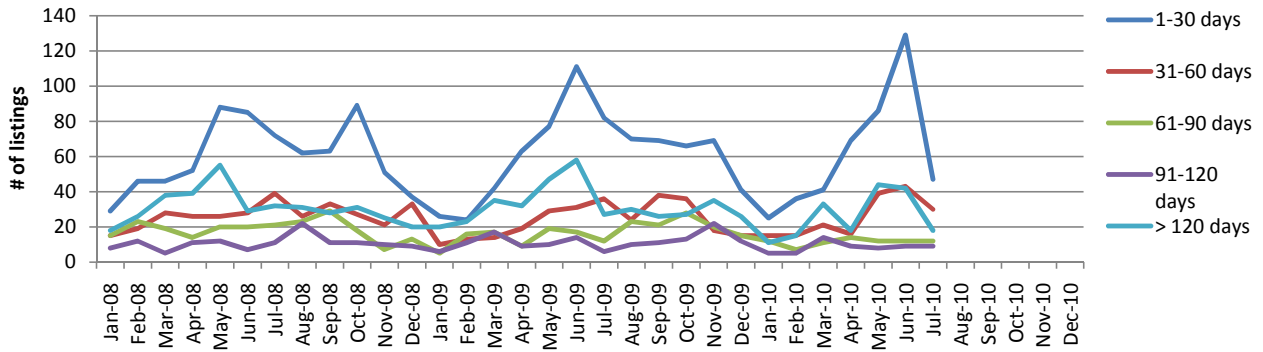

Active Listings

Total Days on Market

Average Listing Price

Days On the Market for Units Sold

Price Range Sold

Pending Listings

This report is presented to members by the Greater Sioux City Board of REALTORS® staff.