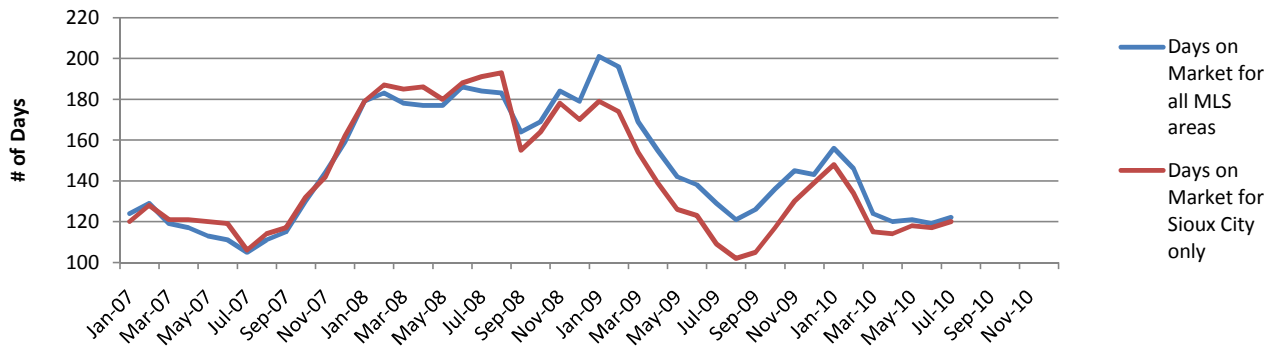

Active Listings

Total Days on Market

Average Listing Price

Days On the Market for Units Sold

Price Range Sold

Pending Listings

This report is presented to members by the Greater Sioux City Board of REALTORS® staff.