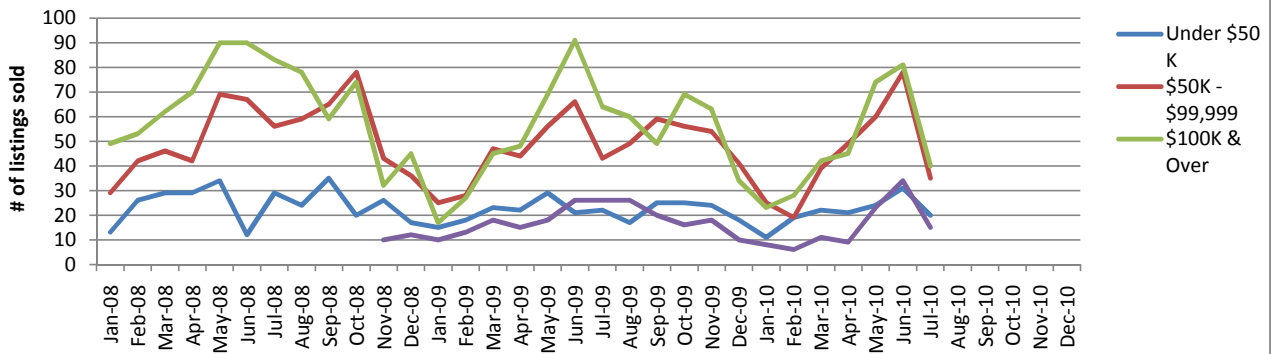

Active Listings

Total Days on Market

Average Listing Price

Days On the Market for Units Sold

Price Range Sold

Pending Listings

This report is presented to members by the Greater Sioux City Board of REALTORS® staff.