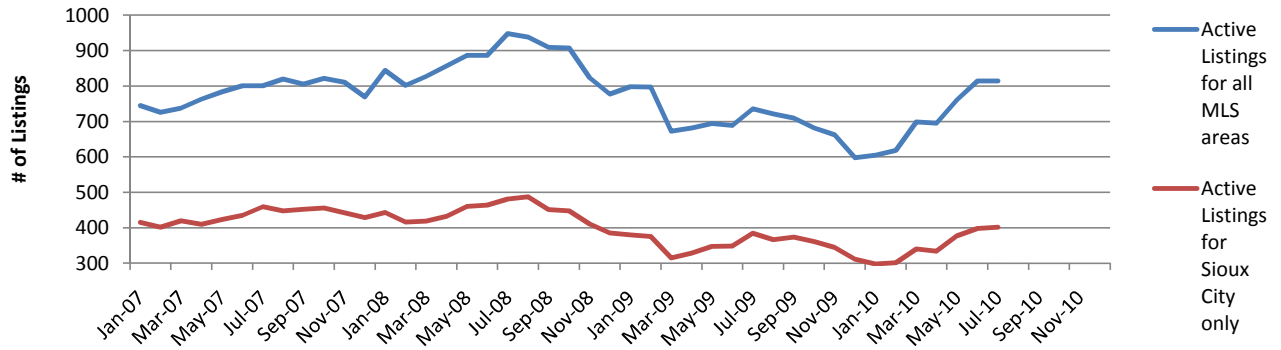

Active Listings

Total Days on Market

Average Listing Price

Days On the Market for Units Sold

Price Range Sold

Pending Listings

This report is presented to members by the Greater Sioux City Board of REALTORS® staff.