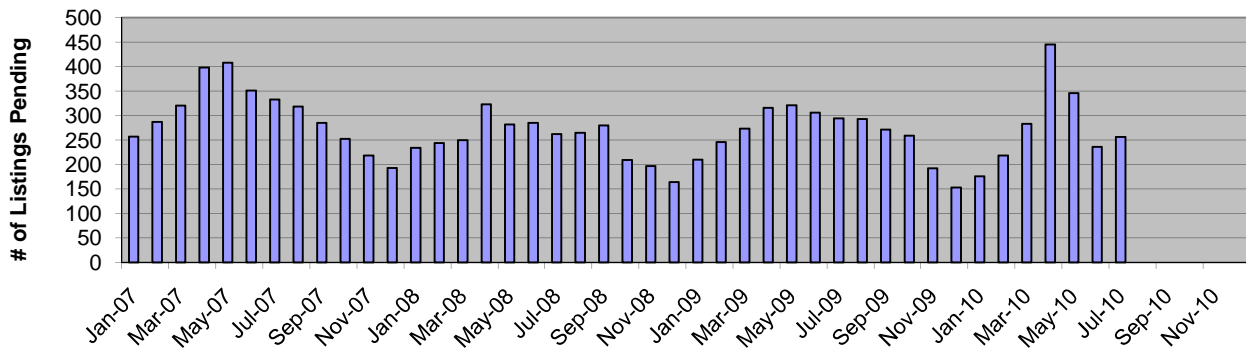

Active Listings

Total Days on Market

Average Listing Price

Days On the Market for Units Sold

Price Range Sold

Pending Listings

This report is presented to members by the Greater Sioux City Board of REALTORS® staff.