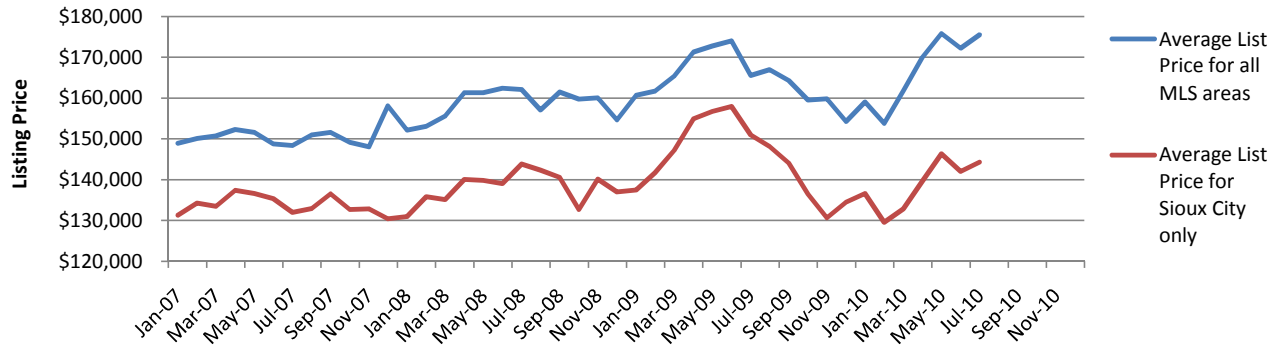

Active Listings

Total Days on Market

Average Listing Price

Days On the Market for Units Sold

Price Range Sold

Pending Listings

This report is presented to members by the Greater Sioux City Board of REALTORS® staff.